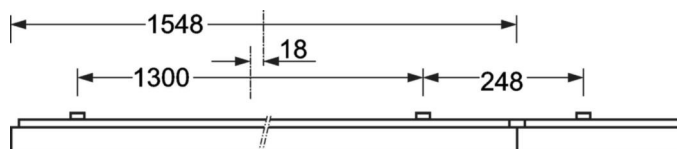

Surface-mounted luminaire - Micro-prismatic diffuser - direct distribution

Steel sheet enclosure, powder-coated rectangular cross-section, integrated Quicklock quick-mount bracket system with catch hook and safety rope for simple and quick mounting; Housing colour silver grey/white aluminium RAL 9006; Homogeneous direct light distribution for VDU-compatibility in accordance with DIN-EN 12464-1; glare reduction through microprism diffuser with special "multilayer" technology and optimised light deflecting foil; Easy installation of the connection, directly on the top of the luminaire with a terminal cover cap. Electrical connection via 5-pole connection terminal with plug-in contacts.. If required, an AVA-MH universal mounting aid is available as an accessory. Surface-mounted luminaire for ceiling installation;

LIGHTING TECHNOLOGY

Placement	LED, Colour rendering/Light colour CRI ≥ 80 / 3000K
Colour tolerance (MacAdam)	3SDCM
Photobiological safety (Luminaire)	RG0
Nominal luminous flux	6507lm
LED service life	100000h L80/B10 (Tq 25°C), 50000h L90/B50 (Tq 25°C)
Luminaire luminous efficiency	128lm/W
UGR lat./long.	18.4 / 18.7

MECHANICS

Housing colour	silver grey/white aluminium RAL 9006
Dimensions (LxWxH/DxH)	1548mm x 354mm x 62mm
Weight (net)	9kg
Cable entry KE (X/Y)	0mm/0mm
Type of installation	Ceiling-mounted single installation, Ceiling-mounted trunking installation, Mounting rail installation

DEEP-LINK

<https://www.regiolum.de/en/article/65712016175>

Reference	LED 6500lm 830
ηLB	100 %
Φ ↓/↑	100 % / 0 %
UGR lat./long.	18.4 / 18.7
VDU	65° < 3000cd/m²

Dimensions

L	1548 mm	Length
B	354 mm	Width
H	62 mm	Height
A1	1300 mm	Mounting distance single mounting
A3	248 mm	Mounting distance between luminaires in a light run arrangement
A4	240 mm	Mounting distance (width)
X	0 mm	Distance cable infeed to the center of the luminaire on the X-axis
Y	0 mm	Distance cable infeed to the center of the luminaire on the Y-axis
