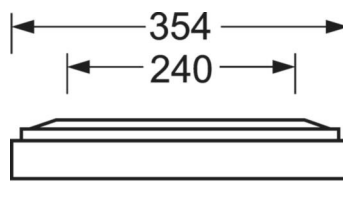

LIGHTING TECHNOLOGY

Placement	LED, Colour rendering/Light colour CRI ≥ 80 / 3000K
Colour tolerance (MacAdam)	3SDCM
Photobiological safety (Luminaire)	RG0
Nominal luminous flux	6507lm
LED service life	100000h L80/B10 (Tq 25°C), 50000h L90/B50 (Tq 25°C)
Luminaire luminous efficiency	128lm/W
UGR lat./long.	18.4 / 18.7

MECHANICS

Housing colour	silver grey/white aluminium RAL 9006
Dimensions (LxWxH/DxH)	1548mm x 354mm x 62mm
Weight (net)	9kg
Cable entry KE (X/Y)	0mm/0mm
Type of installation	Ceiling-mounted single installation, Ceiling-mounted trunking installation, Mounting rail installation

DEEP-LINK

<https://www.regiolum.de/en/article/65712016175>

Reference	LED 6500lm 830
ηLB	100 %
Φ ↓/↑	100 % / 0 %
UGR lat./long.	18.4 / 18.7
VDU	65° < 3000cd/m²

Dimensions

L	1548 mm	Length
B	354 mm	Width
H	62 mm	Height
A1	1300 mm	Mounting distance single mounting
A3	248 mm	Mounting distance between luminaires in a light run arrangement
A4	240 mm	Mounting distance (width)
X	0 mm	Distance cable infeed to the center of the luminaire on the X-axis
Y	0 mm	Distance cable infeed to the center of the luminaire on the Y-axis
