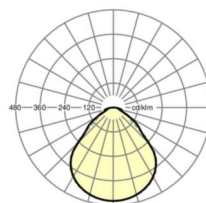

LIGHTING TECHNOLOGY

Placement	LED, Colour rendering/Light colour CRI ≥ 80 / 3000K
Colour tolerance (MacAdam)	3SDCM
Photobiological safety (Luminaire)	RG0
Nominal luminous flux	6507lm
LED service life	100000h L80/B10 (Tq 25°C), 50000h L90/B50 (Tq 25°C)
Luminaire luminous efficiency	128lm/W
UGR lat./long.	18.4 / 18.7

DEEP-LINK

<https://www.regiolum.de/en/article/65712016175>

Reference	LED 6500lm 830
ηLB	100 %
Φ ↓/↑	100 % / 0 %
UGR lat./long.	18.4 / 18.7
VDU	65° < 3000cd/m²

Dimensions

L	1548 mm	Length
B	354 mm	Width
H	62 mm	Height
A1	1300 mm	Mounting distance single mounting
A3	248 mm	Mounting distance between luminaires in a light run arrangement
A4	240 mm	Mounting distance (width)
X	0 mm	Distance cable infeed to the center of the luminaire on the X-axis
Y	0 mm	Distance cable infeed to the center of the luminaire on the Y-axis
