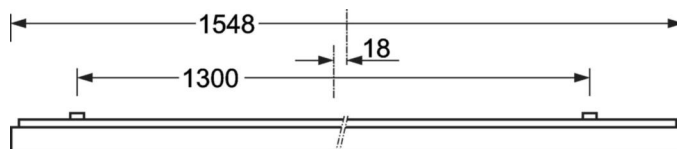

Surface-mounted luminaire - Micro-prismatic diffuser - direct distribution

Steel sheet enclosure, powder-coated rectangular cross-section, integrated Quicklock quick-mount bracket system with catch hook and safety rope for simple and quick mounting; Housing colour silver grey/white aluminium RAL 9006; Homogeneous direct light distribution for VDU-compatibility in accordance with DIN-EN 12464-1; glare reduction through microprism diffuser with special "multilayer" technology and optimised light deflecting foil; Easy installation of the connection, directly on the top of the luminaire with a terminal cover cap. Electrical connection via 5-pole connection terminal with plug-in contacts.. If required, an AVA-MH universal mounting aid is available as an accessory. Surface-mounted luminaire for ceiling installation;

MECHANICS

Housing colour	silver grey/white aluminium RAL 9006
Dimensions (LxWxH/DxH)	1548mm x 354mm x 62mm
Weight (net)	9kg
Cable entry KE (X/Y)	0mm/0mm
Type of installation	Ceiling-mounted single installation, Ceiling-mounted trunking installation, Mounting rail installation

DEEP-LINK

<https://www.regiolum.de/en/article/65712016175>

Reference	LED 6500lm 830
ηLB	100 %
Φ ↓/↑	100 % / 0 %
UGR lat./long.	18.4 / 18.7
VDU	65° < 3000cd/m²

Dimensions

L	1548 mm	Length
B	354 mm	Width
H	62 mm	Height
A1	1300 mm	Mounting distance single mounting
A3	248 mm	Mounting distance between luminaires in a light run arrangement
A4	240 mm	Mounting distance (width)
X	0 mm	Distance cable infeed to the center of the luminaire on the X-axis
Y	0 mm	Distance cable infeed to the center of the luminaire on the Y-axis
